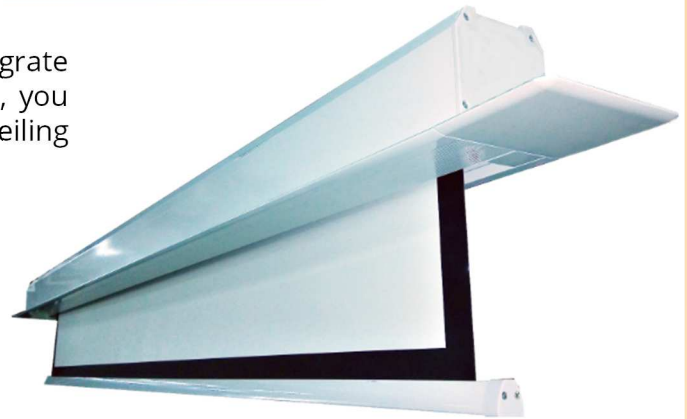

PREMIUM IN-CEILING ELECTRIC SCREEN

Vega's in-ceiling screen is the best choice of screen to integrate into interior design. With the compact but rigid housing, you can now hide the entire screen body inside the false ceiling with limited spaces.

ELEGANT

T6063 one piece Aluminum profiled housing with Piano white finishing. Special internal ribs design helps to minimize vibration, as well as the noise during operation.

INSTALLATION FRIENDLY

Full installation kit set including detachable access panel, mounting bracket, anchor rods ... etc. are all included.